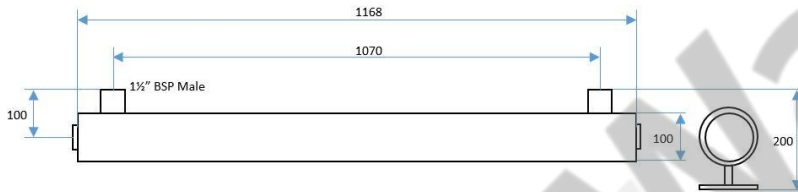

## Wrekin Water Softeners Stainless Steel UV with (i) Controller range

Model	SSi15	SSi30	SSi55	SSi75	SSi1475	SSi1575
Lamp Power (Watts)	15	30	55	75	75	75
Flow Rate (Litres/Min)	9.5	23	39	60	117	152
Lamp Life (Days)	365	365	365	365	365	365
Control Panel	Type i	Type i	Type i	Type i	Type i	Type i
Standard Connection (MBSP)	3/4"	3/4"	3/4"	1"	1.5" Same Side	1.5" Same Side
Overall Length	455	915	915	1220	1220	1220
Max Pressure (Bar)	10	10	10	10	10	10
Recommended Housing	SLH10/VIH10	SLH10/VIH10	HD10/HF10BB	HF10BB	HF20BB	HF20BB

*The Internet Company with a personal touch*

UV chamber SS1475  
 same side nipples incl gland nuts

	<p><b>SLH10</b>                  10in Housing with Bracket spanner and 2 x 3/4in Nipples. 3/4in BSP in/out Ports</p> <p>Suitable for Systems up to 23 Lpm</p> <p>Height = 330mm                  Depth/Diameter = 130mm                  Filter size 2.5in Diameter x 10in Nominal                  Accepts PS5 Sediment Filter</p>
	<p><b>VIH10-BL</b>                  10in Housing with Bracket spanner and 2 x 3/4in Nipples. 3/4in BSP in/out Ports</p> <p>3 Position Valve in Head for easy Filter Change</p> <ul style="list-style-type: none"> <li>• Filter (In service)</li> <li>• Off (Total Flow Stopped)</li> <li>• Bypass (Flow bypassing Filter)</li> </ul> <p>Suitable for Systems up to 23 Lpm</p> <p>Height = 330mm                  Depth/Diameter = 130mm                  Filter size 2.5in Diameter x 10in Nominal                  Accepts PS5 Sediment Filter</p>